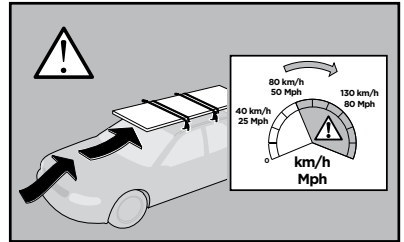

Thule Rapid System Kit 1416

> Instructions

HONDA Civic, 5-dr Hatchback, 06-11*

* without glass roof

ISO 11154-E

141416

C.20120524
519-1416-02

Bring your life