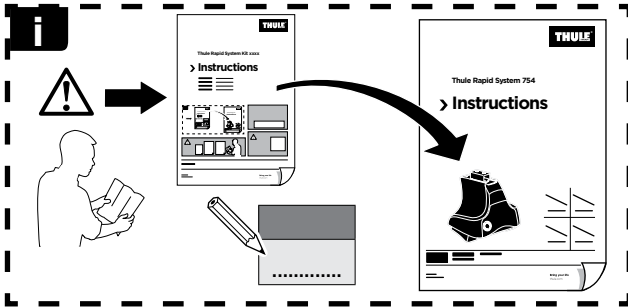

Thule Rapid System Kit 1416

> Instructions

HONDA Civic, 5-dr Hatchback, 06-11*

* without glass roof

ISO 11154-E

141416

C.20120524
519-1416-02

Bring your life