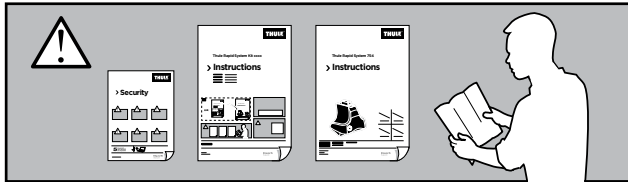

Thule Rapid System Kit 1416

> Instructions

HONDA Civic, 5-dr Hatchback, 06-11*

* without glass roof

ISO 11154-E

141416

C.20120524
519-1416-02

Bring your life