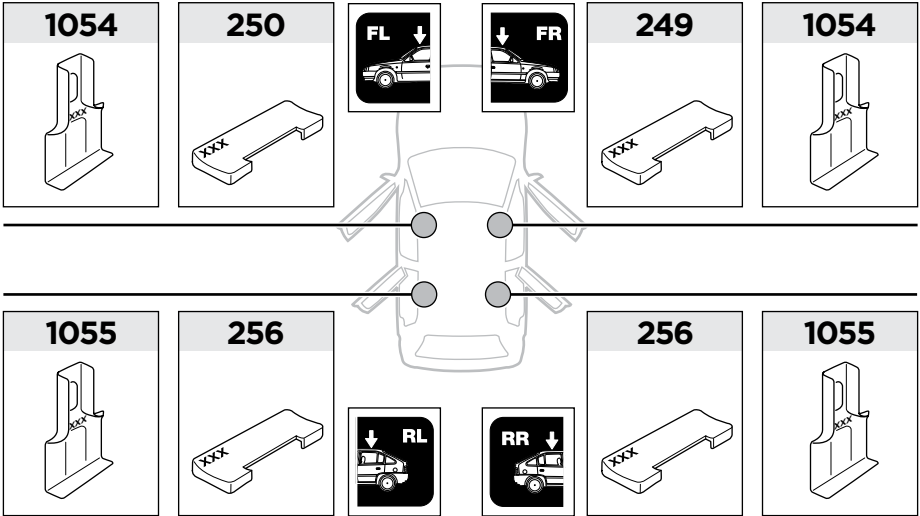

1

	X (scale)	X (mm)	X (inch)
HONDA Civic, 5-dr Hatchback, 06-11	39	1041	41

	Y (scale)	Y (mm)	Y (inch)
HONDA Civic, 5-dr Hatchback, 06-11	27,5	926	36 1/2

2

HONDA Civic, 5-dr Hatchback, 06-11

3

	W (mm)	Z (mm)	W (inch)	Z (inch)
HONDA Civic, 5-dr Hatchback, 06-11	250	650	9 ⁷/₈	25 ⁵/₈