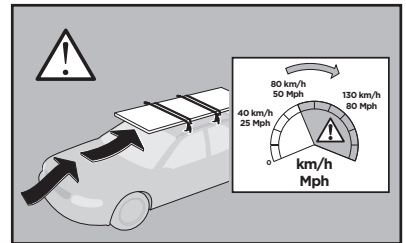

Thule Rapid System Kit 1458

> Instructions

FORD Fusion, 5-dr Hatchback, 06-12

FORD Figo, 5-dr Hatchback, 10-16

ISO 11154-E

141458

C.20170512
519-1458-05

Bring your life