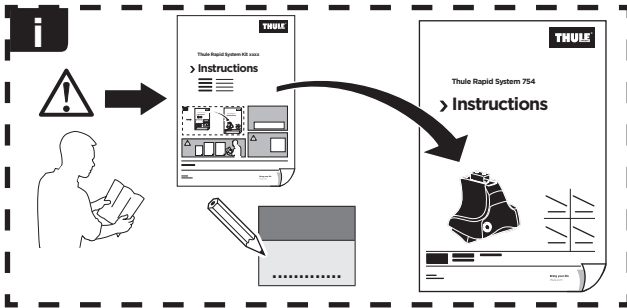

Thule Rapid System Kit 1458

> Instructions

FORD Fusion, 5-dr Hatchback, 06-12

FORD Figo, 5-dr Hatchback, 10-16

ISO 11154-E

141458

C.20170512
519-1458-05

Bring your life