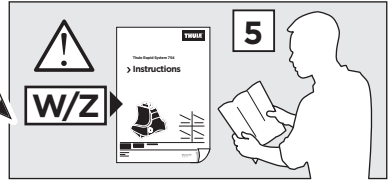

2

FORD Fusion, 5-dr Hatchback, 06-12

FORD Figo, 5-dr Hatchback, 10-16

3

	W (mm)	Z (mm)	W (inch)	Z (inch)
FORD Fusion , 5-dr Hatchback, 06-12	300	700	11 ³/₄	27 ¹/₂
FORD Figo , 5-dr Hatchback, 10-16	300	700	11 ³/₄	27 ¹/₂