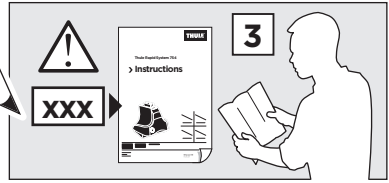

2

FORD Fusion, 5-dr Hatchback, 06-12

FORD Figo, 5-dr Hatchback, 10-16