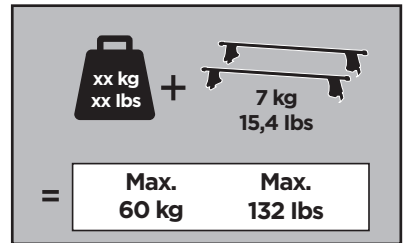

Thule Rapid System Kit 1458

> Instructions

FORD Fusion, 5-dr Hatchback, 06-12

FORD Figo, 5-dr Hatchback, 10-16

ISO 11154-E

141458

C.20170512
519-1458-05

Bring your life

thule.com