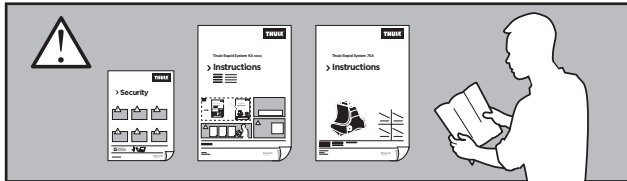

Thule Rapid System Kit 1458

> Instructions

FORD Fusion, 5-dr Hatchback, 06-12

FORD Figo, 5-dr Hatchback, 10-16

ISO 11154-E

141458

C.20170512
519-1458-05

Bring your life