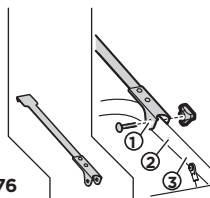

MITSUBISHI Galant, 5-dr Estate, 97-05	Does not cover the rear lights	-	3
MITSUBISHI Space Star, 5-dr MPV, 98-05	Lightboard 976 recommended	-	2
MITSUBISHI Space Wagon, 3-dr MPV, 99-03	Does not cover the rear lights	-	1
NISSAN Almera Tino, 5-dr MPV, 99-06	Lightboard 976 recommended	-	3
NISSAN Micra (K13), 3/5-dr Hatchback, 10-14	Does not cover the rear lights	-	3
NISSAN Pathfinder (R51), 5-dr SUV, 05-12	Does not cover the rear lights	-	3
NISSAN Primera (W11), 5-dr Estate, 97-01	Does not cover the rear lights	-	3
NISSAN Primera (W12), 5-dr Estate, 02-07	Does not cover the rear lights	-	1
NISSAN X-Trail, 5-dr SUV, 01-06	Lightboard 976 recommended	-	2
OPEL Agila, 5-dr MPV, 00-07	Does not cover the rear lights	-	3
OPEL Astra, 3/5-dr Hatchback, 92-97	Does not cover the rear lights	-	3
OPEL Astra, 5-dr Estate, 92-97	Does not cover the rear lights	-	3
OPEL Astra, 5-dr Estate, 04-09	Does not cover the rear lights	-	3
OPEL Meriva, 5-dr MPV, 03-06	Lightboard 976 recommended	-	2
OPEL Meriva, 5-dr MPV, 10-17	Does not cover the rear lights	-	3
OPEL Omega, 5-dr Estate, 94-03	Does not cover the rear lights	-	3
OPEL Vectra, 5-dr Estate, 96-02	Lightboard 976 recommended	-	3
OPEL Vectra, 5-dr Estate, 03-08	Does not cover the rear lights	9115	3
OPEL Zafira, 5-dr MPV, 98-04	Lightboard 976 recommended	-	2
OPEL Zafira, 5-dr MPV, 05-11	Lightboard 976 recommended	-	1
OPEL Zafira Family, 5-dr MPV, 11-14	Lightboard 976 recommended	-	1
OPEL Zafira Tourer, 5-dr MPV, 12-	Does not cover the rear lights	-	2
PEUGEOT 207 SW, 5-dr Estate, 07-13	Does not cover the rear lights	9115	2
PEUGEOT 307 SW, 5-dr Estate, 02-08	Does not cover the rear lights	-	3
PEUGEOT 308 SW, 5-dr Estate, 08-13	Does not cover the rear lights	9111	3
PEUGEOT 806, 5-dr MPV, 94-02	Does not cover the rear lights	9111	2
PEUGEOT 5008, 5-dr MPV, 09-17	Lightboard 976 recommended	-	3
RENAULT Grand Scénic II, 5-dr MPV, 04-08	Lightboard 976 recommended	9115	2
RENAULT Grand Scénic III, 5-dr MPV, 09-16	Lightboard 976 recommended	-	2