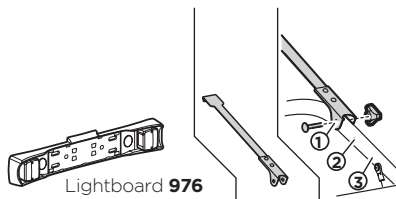

Lightboard 976

SUZUKI Ignis, 5-dr Hatchback, 16-	Does not cover the rear lights	-	3
SUZUKI Liana, 5-dr Hatchback, 01-07	Does not cover the rear lights	-	3
SUZUKI Wagon R+, 5-dr MPV, 99-03	Does not cover the rear lights	-	3
TOYOTA Auris, 5-dr Estate, 13-	Lightboard 976 recommended	-	3
TOYOTA Avensis, 5-dr Estate, 98-02	Does not cover the rear lights	-	3
TOYOTA Avensis Verso, 5-dr MPV, 01-03	Does not cover the rear lights	-	3
TOYOTA Corolla, 5-dr Estate, 88-92	Does not cover the rear lights	-	3
TOYOTA Corolla, 5-dr Estate, 93-97	Does not cover the rear lights	-	2
TOYOTA Corolla, 5-dr Estate, 98-08	Lightboard 976 recommended	-	3
TOYOTA Corolla, 3/5-dr Hatchback, 05-06	Does not cover the rear lights	-	3
TOYOTA Corolla Verso, 5-dr MPV, 02-08	Lightboard 976 recommended	-	3
TOYOTA Picnic, 5-dr MPV, 97-06	Does not cover the rear lights	-	3
TOYOTA Previa, 5-dr MPV, 90-99	Lightboard 976 recommended	9111	1
VAUXHALL Agila, 5-dr MPV, 00-07	Does not cover the rear lights	-	3
VAUXHALL Astra, 3/5-dr Hatchback, 92-97	Does not cover the rear lights	-	3
VAUXHALL Astra, 5-dr Estate, 92-97	Does not cover the rear lights	-	3
VAUXHALL Astra, 5-dr Estate, 04-09	Does not cover the rear lights	-	3
VAUXHALL Meriva, 5-dr MPV, 03-06	Lightboard 976 recommended	-	2
VAUXHALL Meriva, 5-dr MPV, 10-17	Does not cover the rear lights	-	3
VAUXHALL Omega, 5-dr Estate, 94-03	Does not cover the rear lights	-	3
VAUXHALL Vectra, 5-dr Estate, 96-02	Lightboard 976 recommended	-	3
VAUXHALL Vectra, 5-dr Estate, 03-08	Does not cover the rear lights	9115	3
VAUXHALL Zafira, 5-dr MPV, 98-04	Lightboard 976 recommended	-	2
VAUXHALL Zafira, 5-dr MPV, 05-11	Lightboard 976 recommended	-	1
VAUXHALL Zafira Family, 5-dr MPV, 11-14	Lightboard 976 recommended	-	1
VAUXHALL Zafira Tourer, 5-dr MPV, 12-	Does not cover the rear lights	-	2
VOLKSWAGEN Bora, 5-dr Estate, 99-05	Does not cover the rear lights	-	3
VOLKSWAGEN Cross Golf, 5-dr Hatchback, 06-14	Does not cover the rear lights	9115	3
VOLKSWAGEN Cross Touran, 5-dr MPV, 06-09	Does not cover the rear lights	9115	2