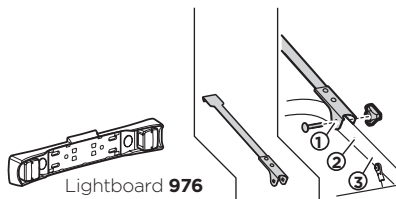

RENAULT Mégane, 5-dr Estate, 99-03	Does not cover the rear lights	-	3
RENAULT Mégane III, 5-dr Hatchback, 09-16	Does not cover the rear lights	9115	3
RENAULT Sandero, 5-dr, Hatchback, 08-12	Lightboard 976 recommended	-	3
RENAULT Sandero StepWay, 5-dr SUV, 09-12	Lightboard 976 recommended	-	3
RENAULT Scénic II & III, 5-dr MPV, 03-16	Lightboard 976 recommended	-	2
SEAT Alhambra, 5-dr MPV, 96-09	Does not cover the rear lights	9111	3
SEAT Alhambra (Mk II), 5-dr MPV, 10-	Does not cover the rear lights	-	2
SEAT Altea, 5-dr MPV, 04-09	Does not cover the rear lights	-	3
SEAT Altea Freetrack, 5-dr MPV, 07-15	Does not cover the rear lights	-	3
SEAT Altea XL, 5-dr MPV, 06-15	Does not cover the rear lights	-	3
SEAT Ibiza ST, 5-dr Estate, 10-	Does not cover the rear lights	-	2
SKODA Fabia (Mk I), 5-dr Estate, 00-07	Does not cover the rear lights	-	3
SKODA Fabia (Mk II), 5-dr Hatchback, 07-14	Does not cover the rear lights	-	3
SKODA Fabia (Mk II), 5-dr Estate, 08-14	Lightboard 976 recommended	9115	2
SKODA Felicia, 5-dr Estate, 94-01	Does not cover the rear lights	-	3
SKODA Felicia, 5-dr Hatchback, 95-01	Does not cover the rear lights	-	3
SKODA Rapid Spaceback, 5-dr Hatchback, 14-	Does not cover the rear lights	-	2
SKODA Roomster, 5-dr MPV, 06-15	Lightboard 976 recommended	-	2
SKODA Roomster Scout, 5-dr MPV, 07-15	Lightboard 976 recommended	-	2
SKODA Superb, 5-dr Estate, 09-15	Does not cover the rear lights	9115	2
SKODA Superb Alldrive, 5-dr Estate, 12-15	Does not cover the rear lights	9115	2
SSANGYONG Musso, 5-dr SUV, 95-05	Does not cover the rear lights	-	2
SUBARU Forester, 5-dr SUV, 03-12	Does not cover the rear lights	-	3
SUBARU Impreza, 5-dr Estate, 93-00	Does not cover the rear lights	-	2
SUBARU Impreza, 5-dr Estate, 01-03	Does not cover the rear lights	-	3
SUBARU Legacy II, 5-dr Estate, 94-02	Does not cover the rear lights	-	1
SUBARU Legacy V, 5-dr Estate, 09-14	Does not cover the rear lights	-	2
SUBARU Outback, 5-dr Estate, 94-02	Does not cover the rear lights	-	3
SUBARU Outback, 5-dr Estate, 10-14	Does not cover the rear lights	-	2