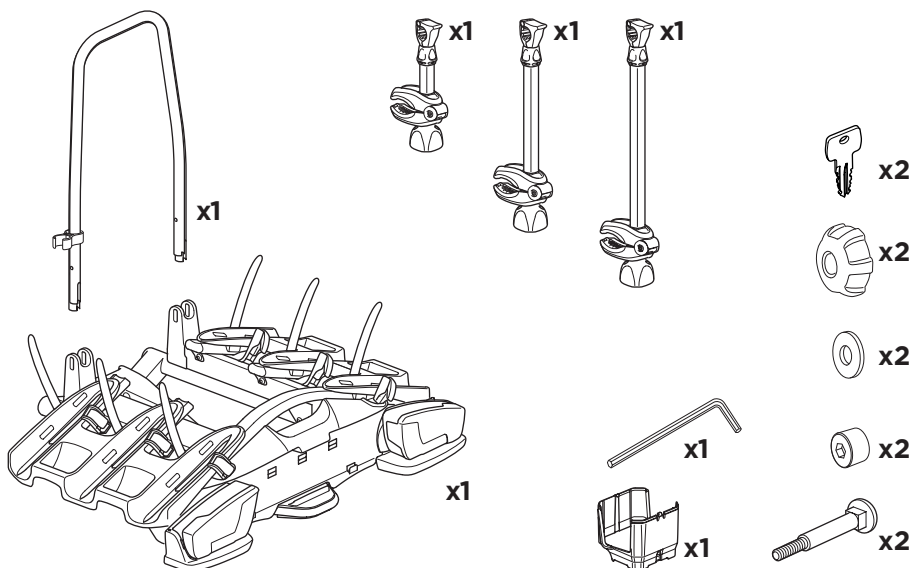

926002

CITY CRASH
Complies with ISO norm

19,0 kg

927002

CITY CRASH
Complies with ISO norm

18,9 kg

i

22-80 mm