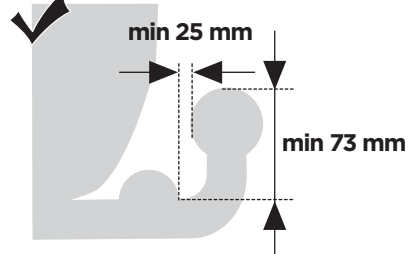

926002

CITY CRASH
Complies with ISO norm

19,0 kg

927002

CITY CRASH
Complies with ISO norm

18,9 kg

i

22-80 mm

D.1

Aluminium
or GGG40

min 40 mm

ok

min 25 mm

min 73 mm

Not ok

< 73 mm