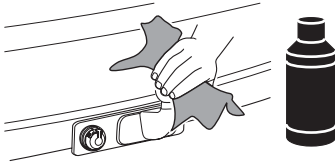

926002

CITY CRASH
Complies with ISO norm

19,0 kg

927002

CITY CRASH
Complies with ISO norm

18,9 kg

i

22-80 mm