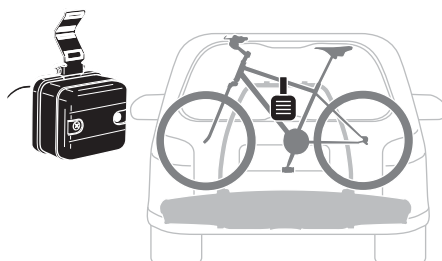

Thule 4th Bike Adapter

9261

Thule Spare Wheel Adapter

9241

Thule Number Plate

9762

Thule 3rd Brake Light 13pin

9904