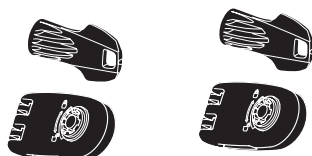

Thule Road Bike Adapter

9772

Thule AcuTight Knob

528

Thule Bike Frame Adapter

982

Thule Carbon Frame Protector

984

Thule Wheel Strap Locks

986

Thule Loading Ramp

9152

Thule 7-to-13-pin Adapter

9906

Thule 13-to-7-pin Adapter

9907