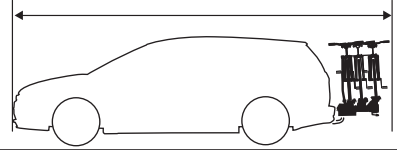

926002

CITY CRASH
Complies with ISO norm

19,0 kg

927002

CITY CRASH
Complies with ISO norm

18,9 kg

i

22-80 mm